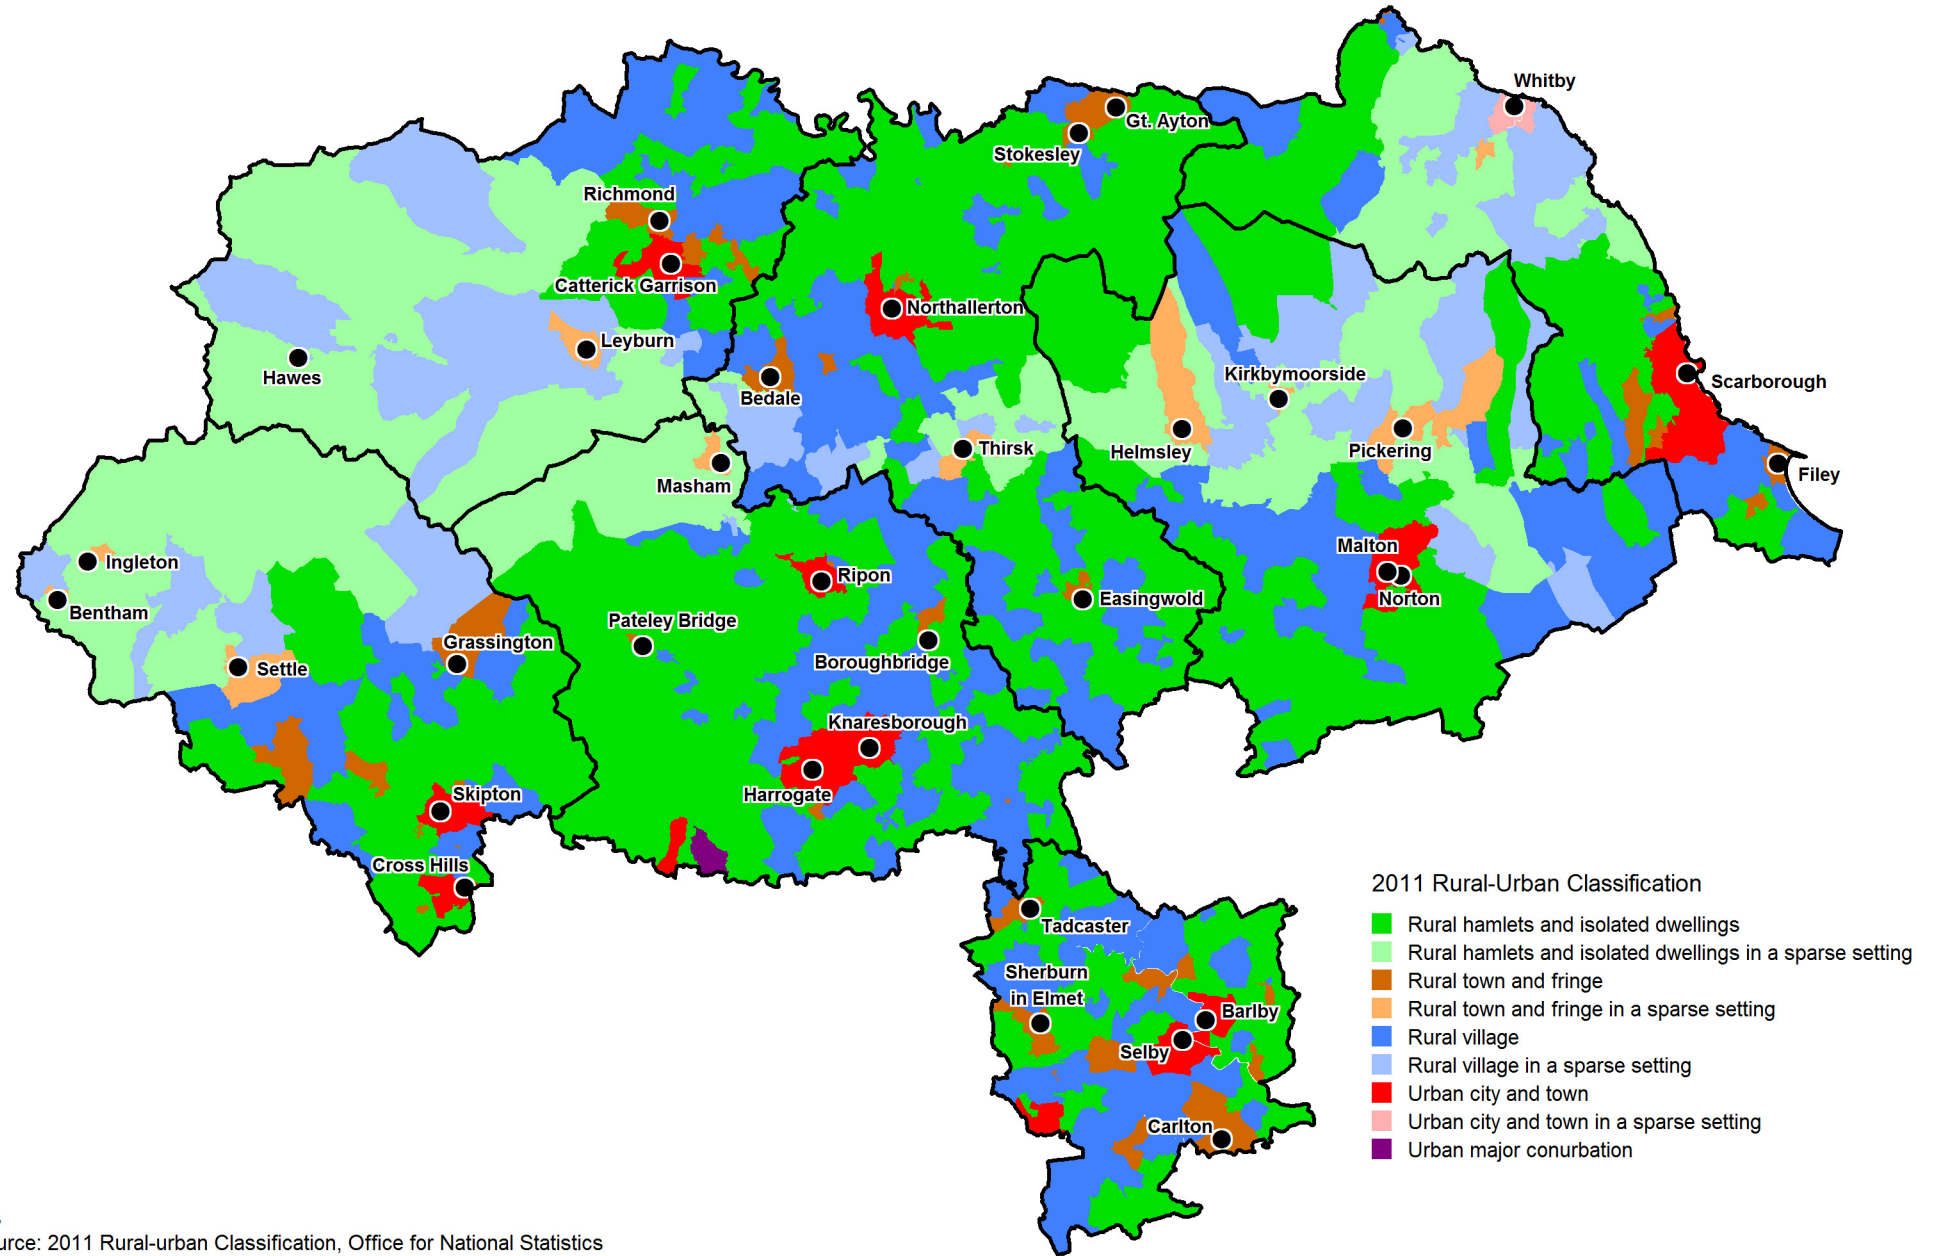

# 2011 Rural-Urban Classification of Output Areas

- 2011 Rural-Urban Classification
- Rural hamlets and isolated dwellings
  - Rural hamlets and isolated dwellings in a sparse setting
  - Rural town and fringe
  - Rural town and fringe in a sparse setting
  - Rural village
  - Rural village in a sparse setting
  - Urban city and town
  - Urban city and town in a sparse setting
  - Urban major conurbation

Notes

1. Source: 2011 Rural-urban Classification, Office for National Statistics
2. Ordnance Survey Map Data: © Crown Copyright. North Yorkshire County Council. 100017946. (2017)
3. Compilation & Analysis; Corporate Information Systems Team, Central Services, NYCC
4. For more statistics about North Yorkshire visit [www.DataNorthYorkshire.org](http://www.DataNorthYorkshire.org)