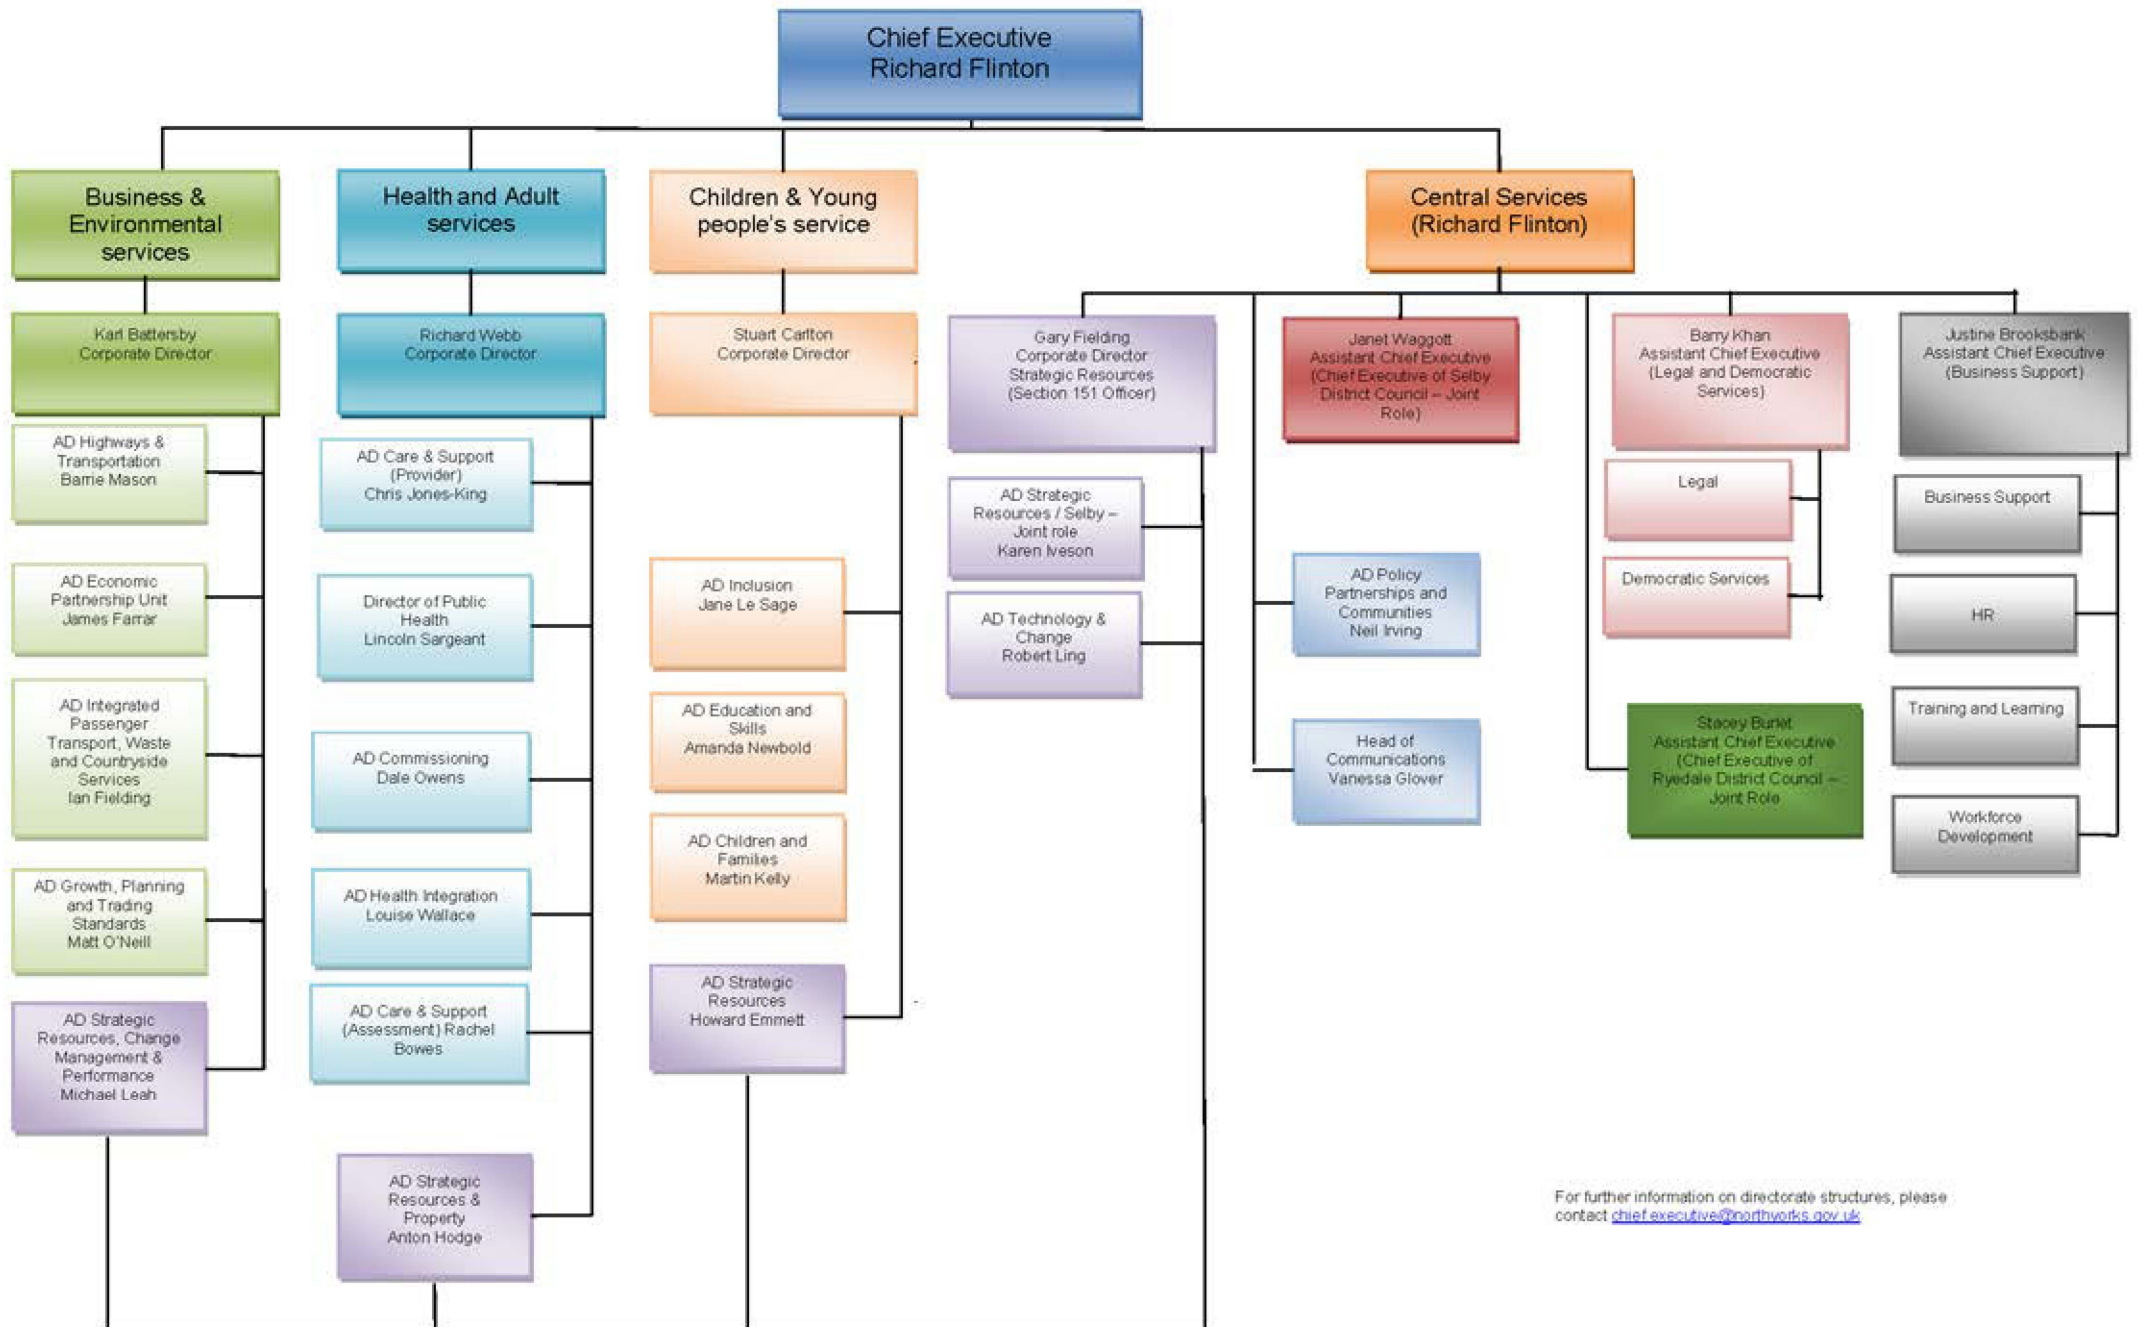

# North Yorkshire County Council – Structure 01.11.20

For further information on directorate structures, please contact [chief.executive@northyorks.gov.uk](mailto:chief.executive@northyorks.gov.uk)