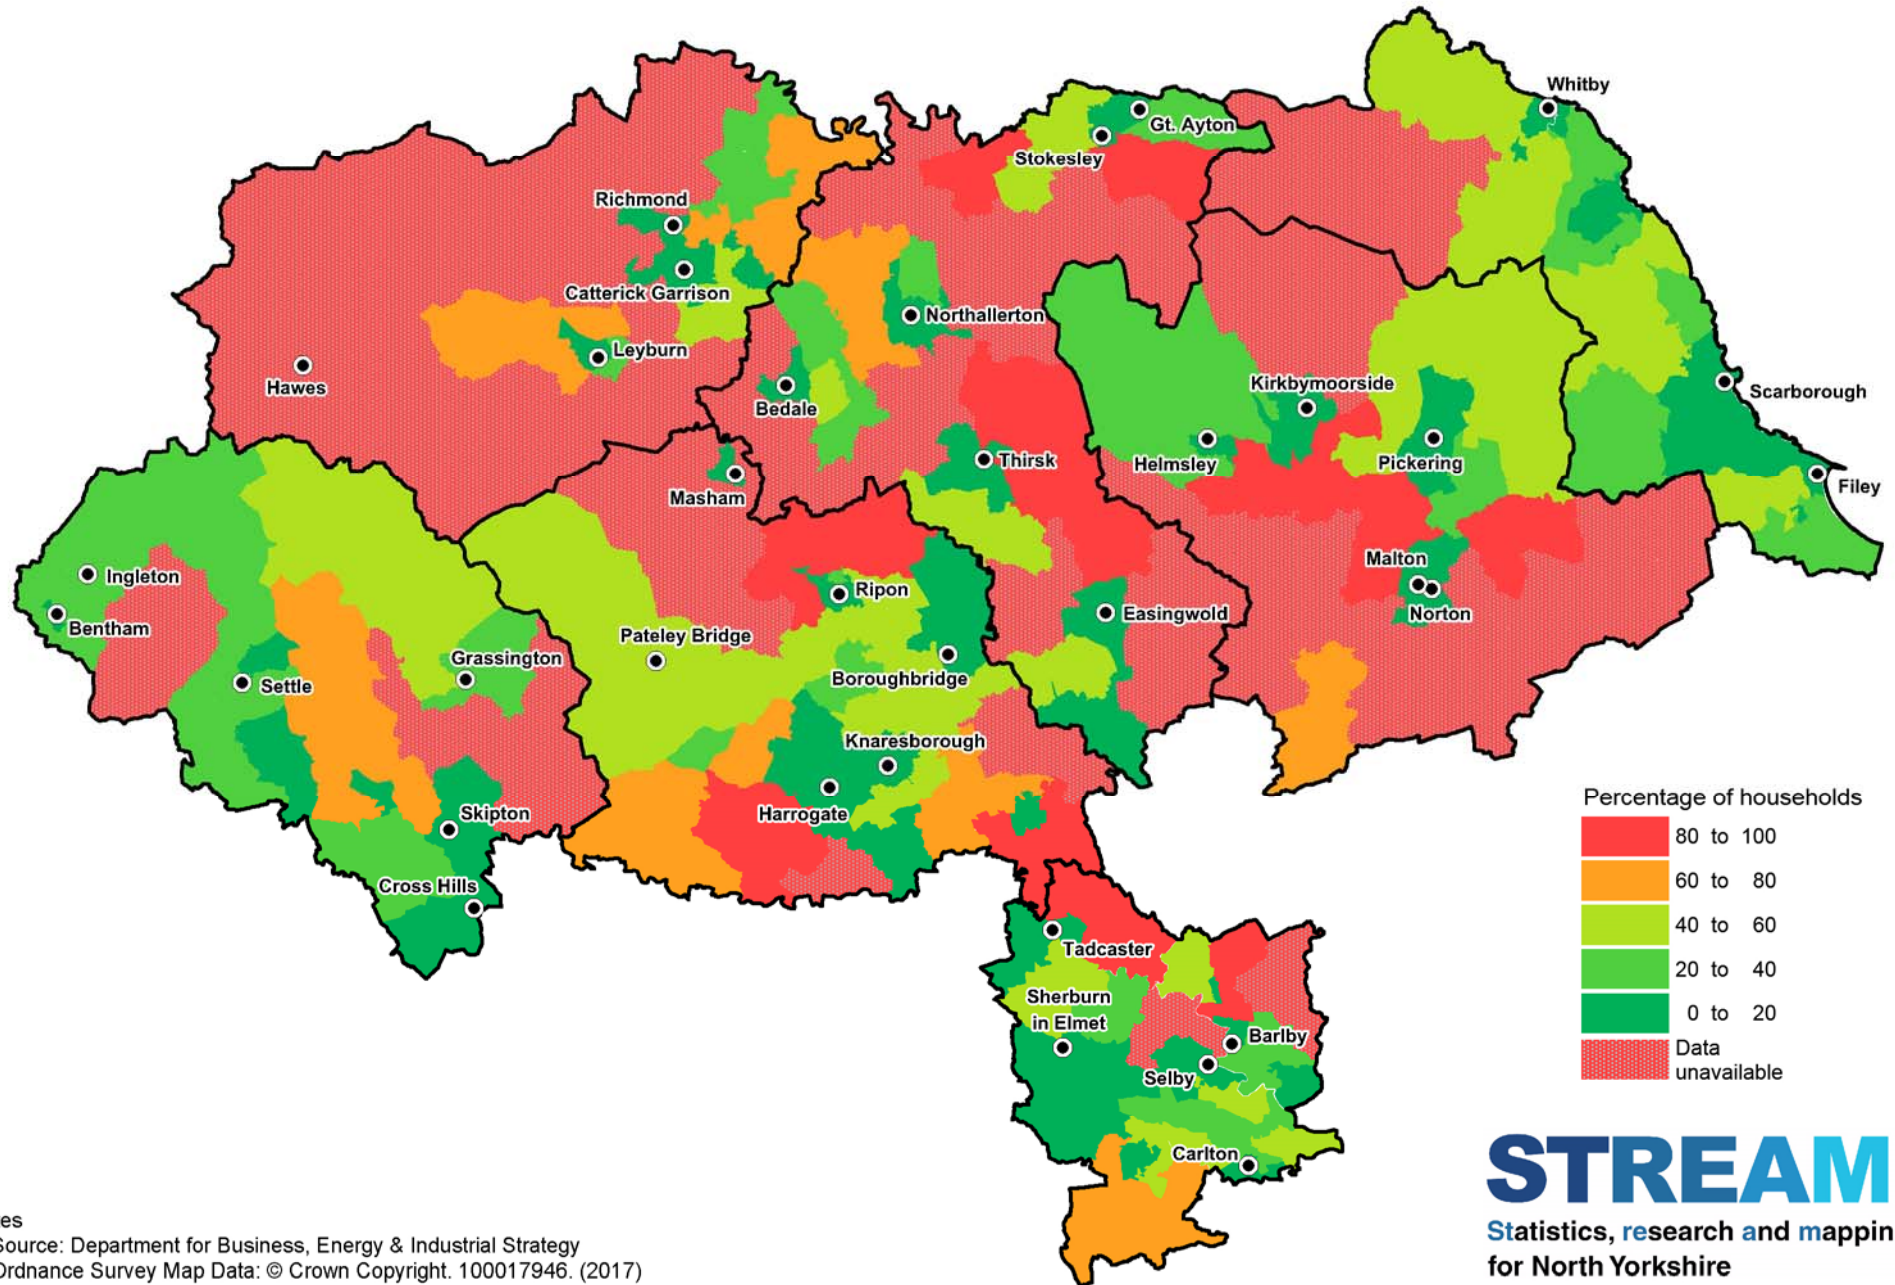

# Estimated % of households not connected to the gas network

**STREAM**  
 Statistics, research and mapping  
 for North Yorkshire

Notes  
 1. Source: Department for Business, Energy & Industrial Strategy  
 2. Ordnance Survey Map Data: © Crown Copyright. 100017946. (2017)  
 3. Compilation & Analysis; Corporate Information Systems Team, Central Services, NYCC, 2016  
 4. For more statistics on North Yorkshire visit [www.DataNorthYorkshire.org](http://www.DataNorthYorkshire.org)