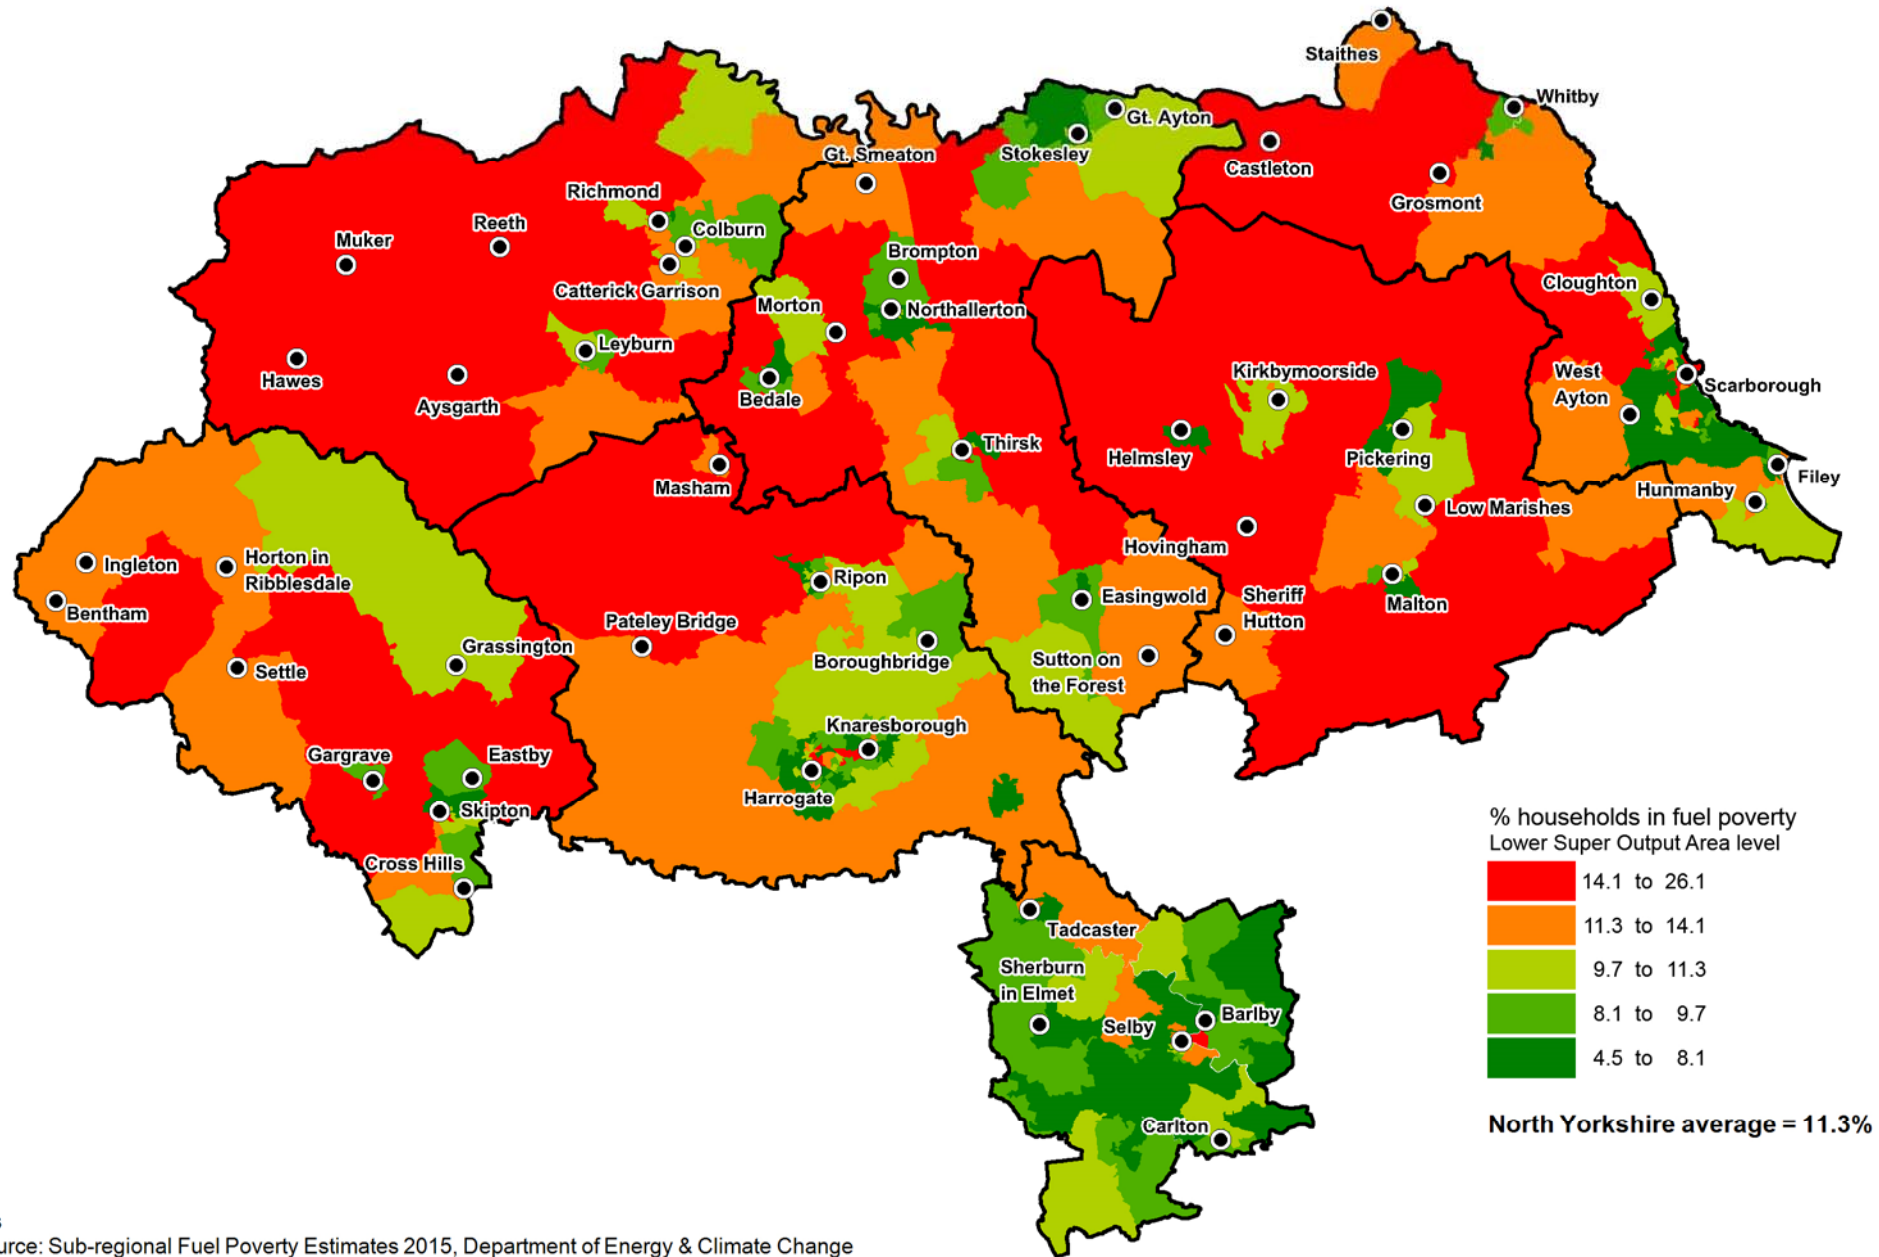

Sub-regional fuel poverty estimates 2015

Notes

1. Source: Sub-regional Fuel Poverty Estimates 2015, Department of Energy & Climate Change
2. Ordnance Survey Map Data: © Crown Copyright. North Yorkshire County Council. 100017946. (2017).
3. Compilation & Analysis; Strategy and Performance, Policy and Partnerships, Central Services, NYCC, 2017
4. For more statistics about North Yorkshire visit www.DataNorthYorkshire.org